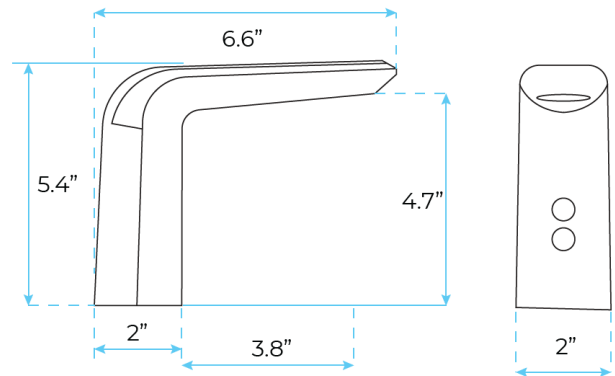

BATHSELECT COMMERCIAL TOUCHLESS AUTOMATIC ANTIQUÉ GOLD FINISH SENSOR FAUCET SPECS

Specs:

- Power: DC:6V(4AA alkaline battery)
- AC:220V-240V; 50/60HZ
- Water pressure: 0.05 - 0.8 Mpa
- Detection Zone: 30 cm or adjustable
- Motor valve lifespan: up to 500000 flushes
- Battery lifespan: 100000 cycles
- Static Power Consumption: 0.36mw
- Working Power consumption: 0.5mw
- Inductive Opening Time: < 1 second
- Inductive Closing Time: < 2 second
- Dia.of inlet / outlet pipe: G1/2"
- Temperature: 0.1-50°C
- Dia of installing faucet: 33~35mm