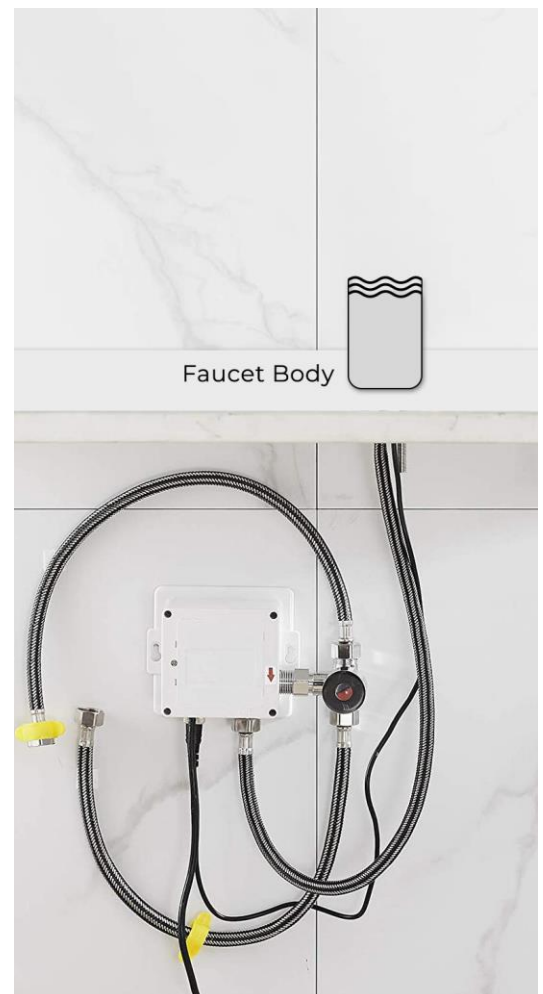

BATHSELECT COMMERCIAL TOUCHLESS AUTOMATIC ANTIQUÉ GOLD FINISH SENSOR FAUCET SPECS

Specs:

- Power: DC:6V(4AA alkaline battery)
- AC:220V-240V; 50/60HZ
- Water pressure: 0.05 - 0.8 Mpa
- Detection Zone: 30 cm or adjustable
- Motor valve lifespan: up to 500000 flushes
- Battery lifespan: 100000 cycles
- Static Power Consumption: 0.36mw
- Working Power consumption: 0.5mw
- Inductive Opening Time: < 1 second
- Inductive Closing Time: < 2 second
- Dia.of inlet / outlet pipe: G1/2"
- Temperature: 0.1-50°C
- Dia of installing faucet: 33~35mm